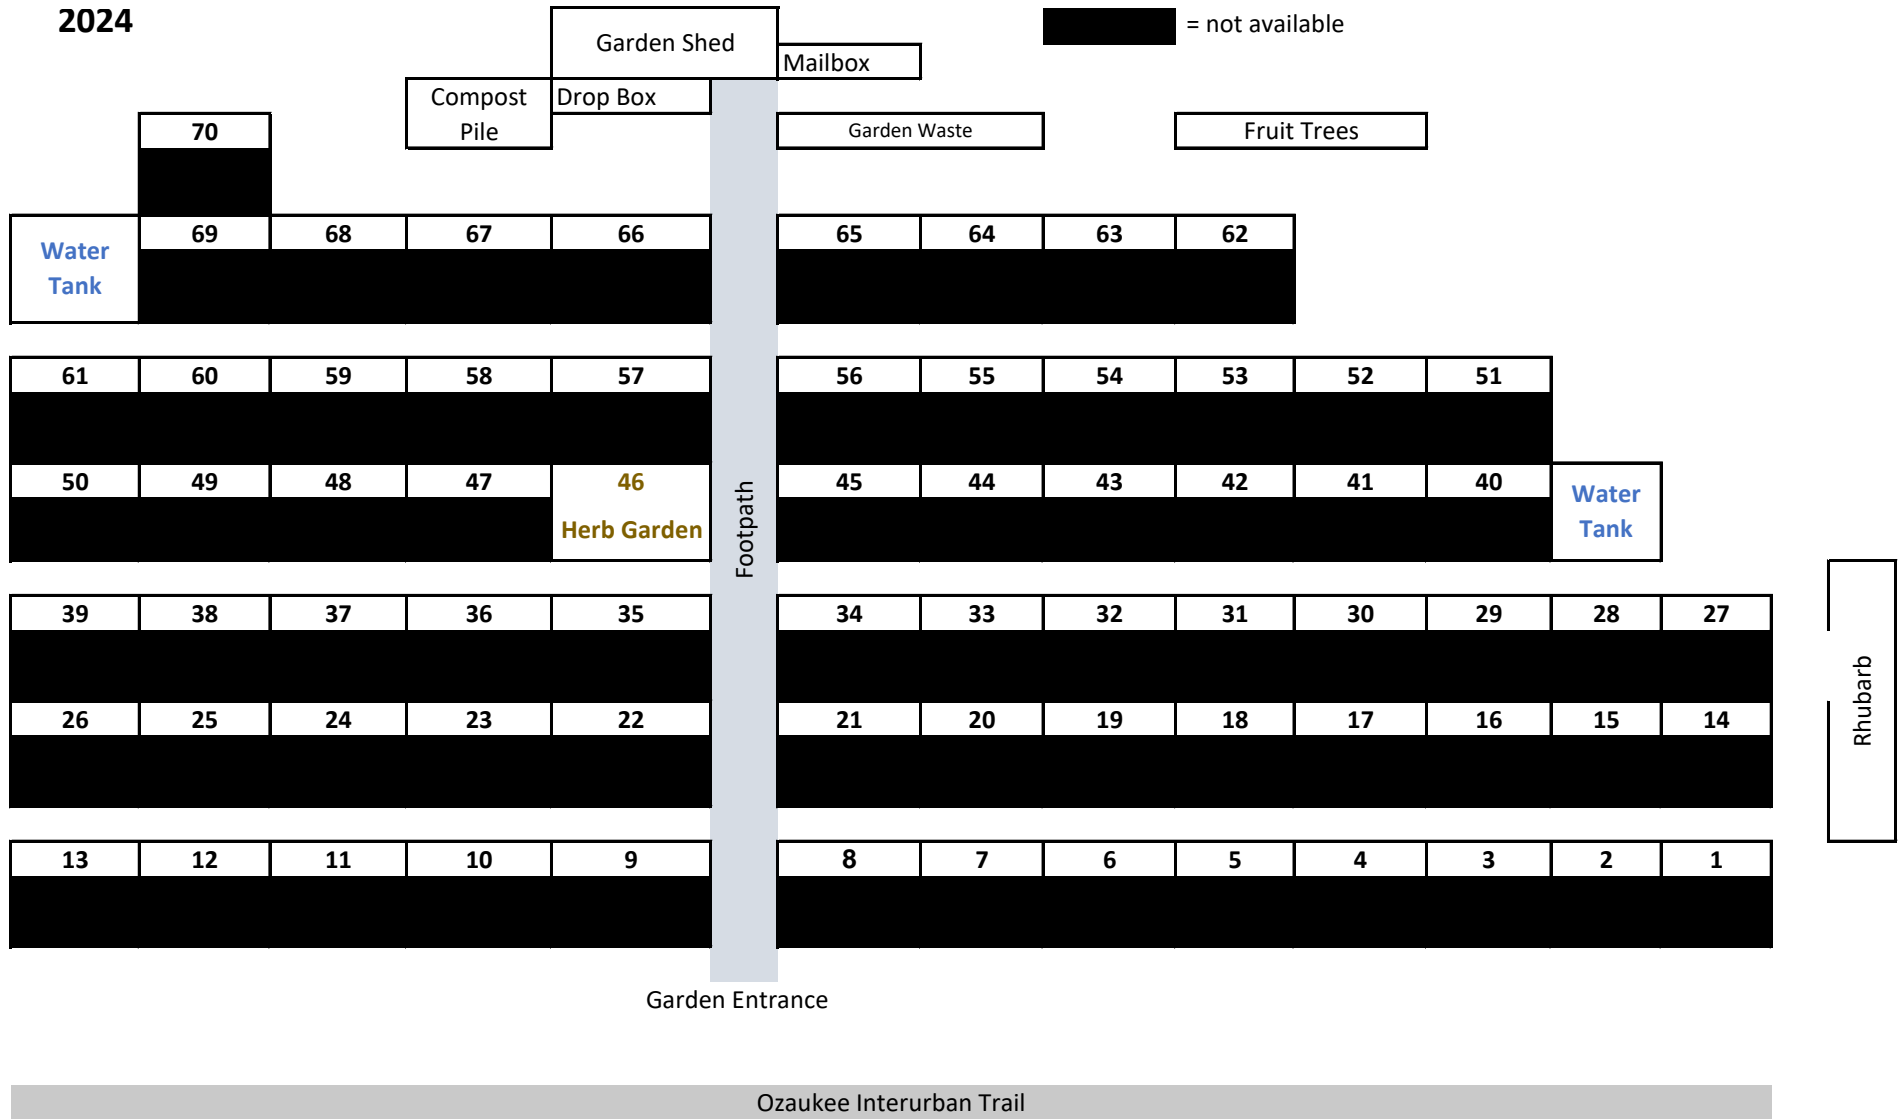

2024

█ = not available

Garden Shed

Mailbox

Compost Pile

Drop Box

Garden Waste

Fruit Trees

26

25

24

23

22

21

20

19